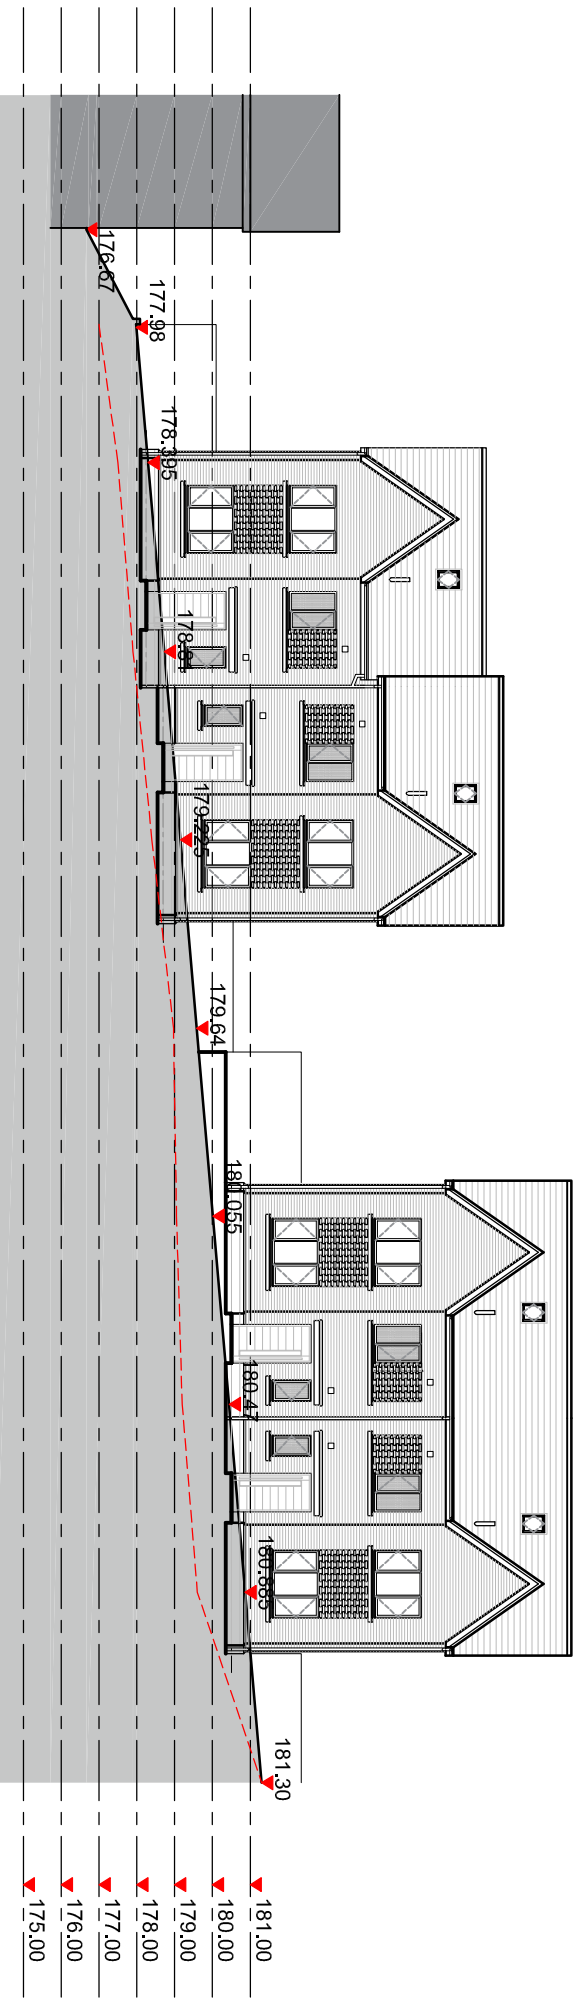

Existing Site Level
 Proposed Site Level

Elevation 01 - Micklehurst Road - Proposed Plots 9 - 14

Elevation 02 - Marie Rise - Proposed Plots 1 - 4

Elevation 03 - Marie Rise - Proposed Plots 5 - 8

Cross Section 04 - Marie Rise - Proposed Plots 3, 7 & 11