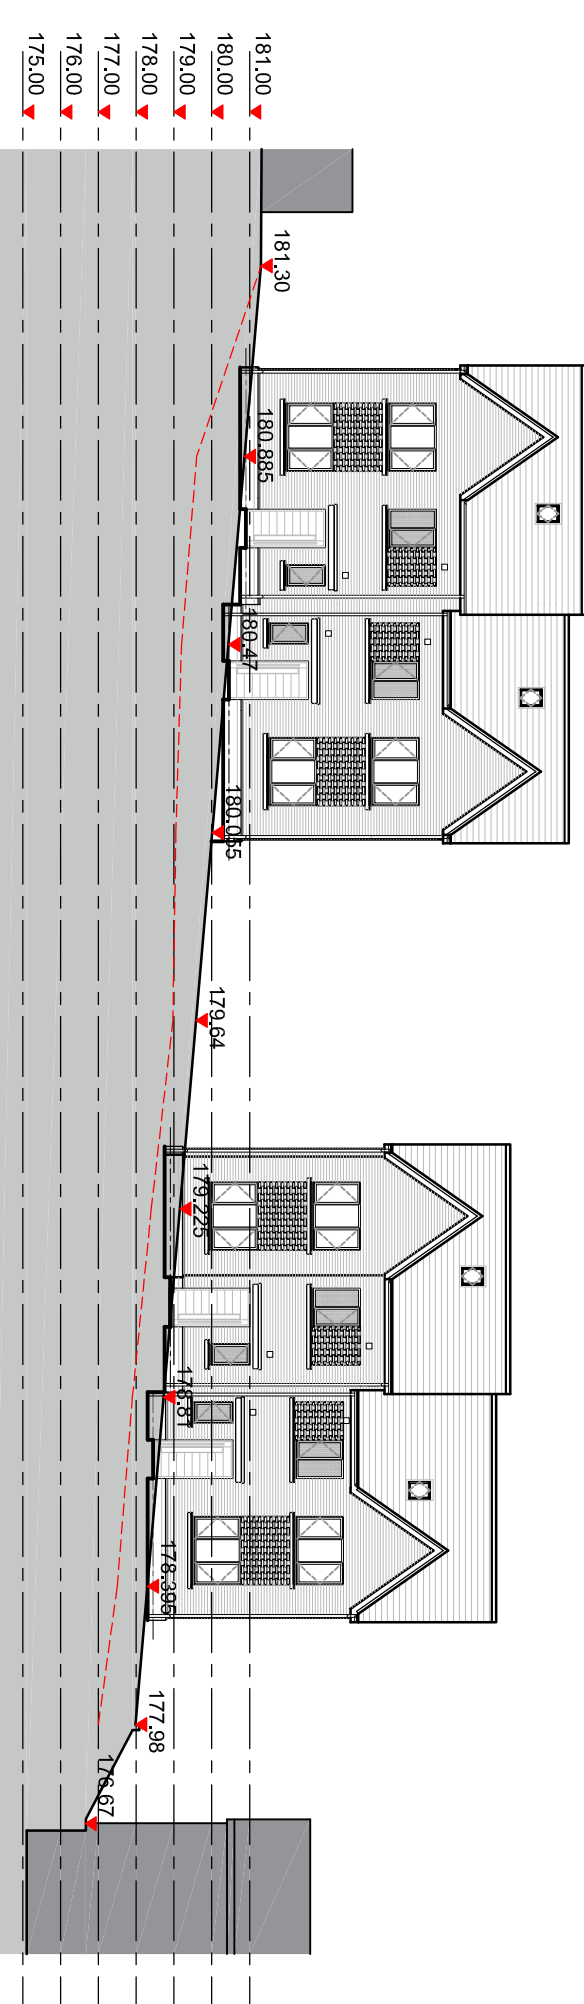

Existing Site Level
 Proposed Site Level

Elevation 01 - Micklehurst Road - Proposed Plots 9 - 14

Elevation 02 - Marie Rise - Proposed Plots 1 - 4

Elevation 03 - Marie Rise - Proposed Plots 5 - 8

Cross Section 04 - Marie Rise - Proposed Plots 3, 7 & 11