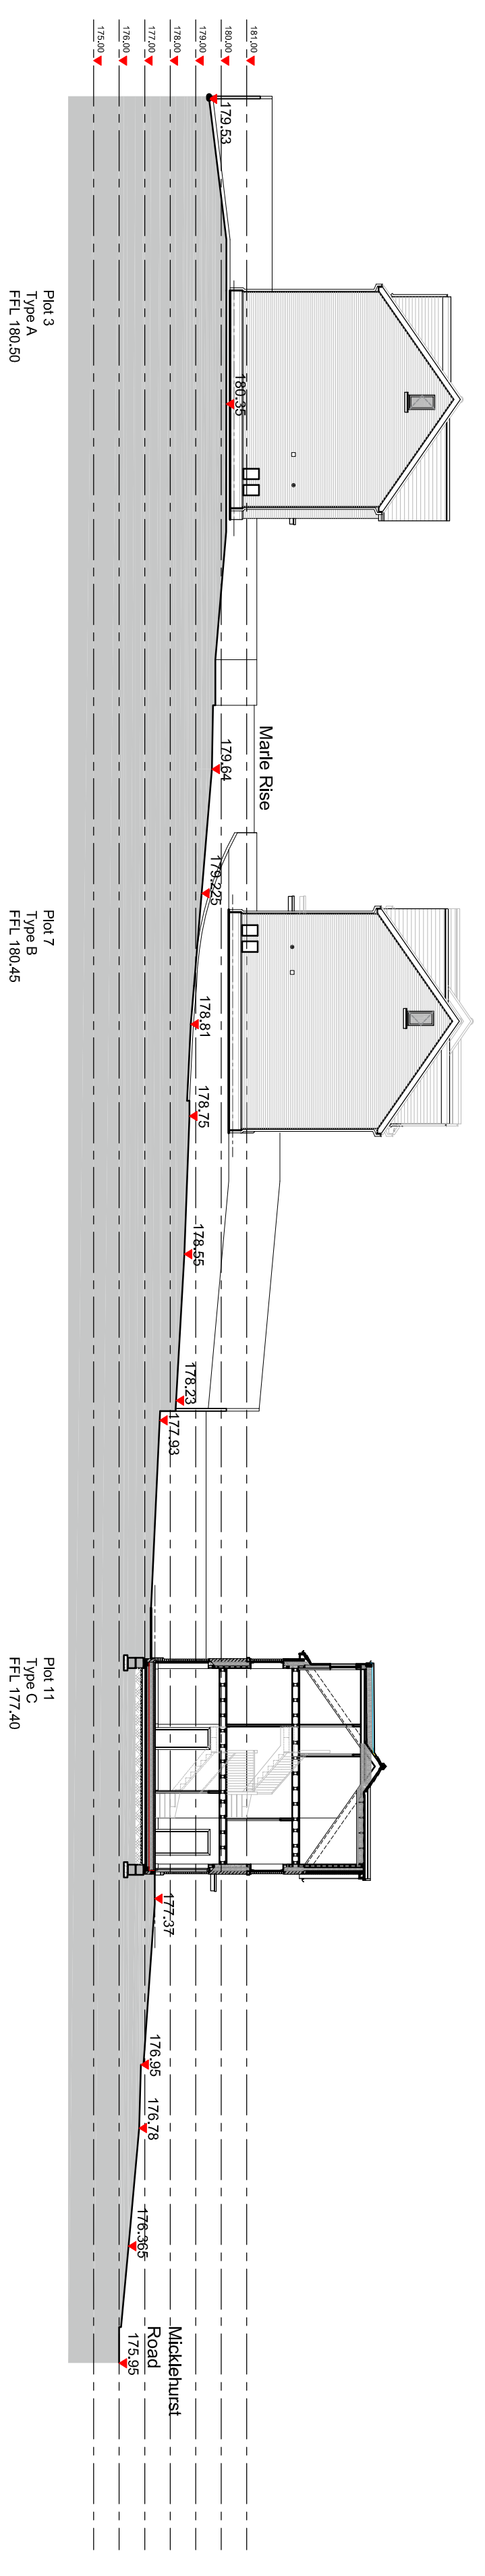

Existing Site Level
 Proposed Site Level

Elevation 01 - Micklehurst Road - Proposed Plots 9 - 14

Elevation 02 - Marie Rise - Proposed Plots 1 - 4

Elevation 03 - Marie Rise - Proposed Plots 5 - 8

Cross Section 04 - Marie Rise - Proposed Plots 3, 7 & 11